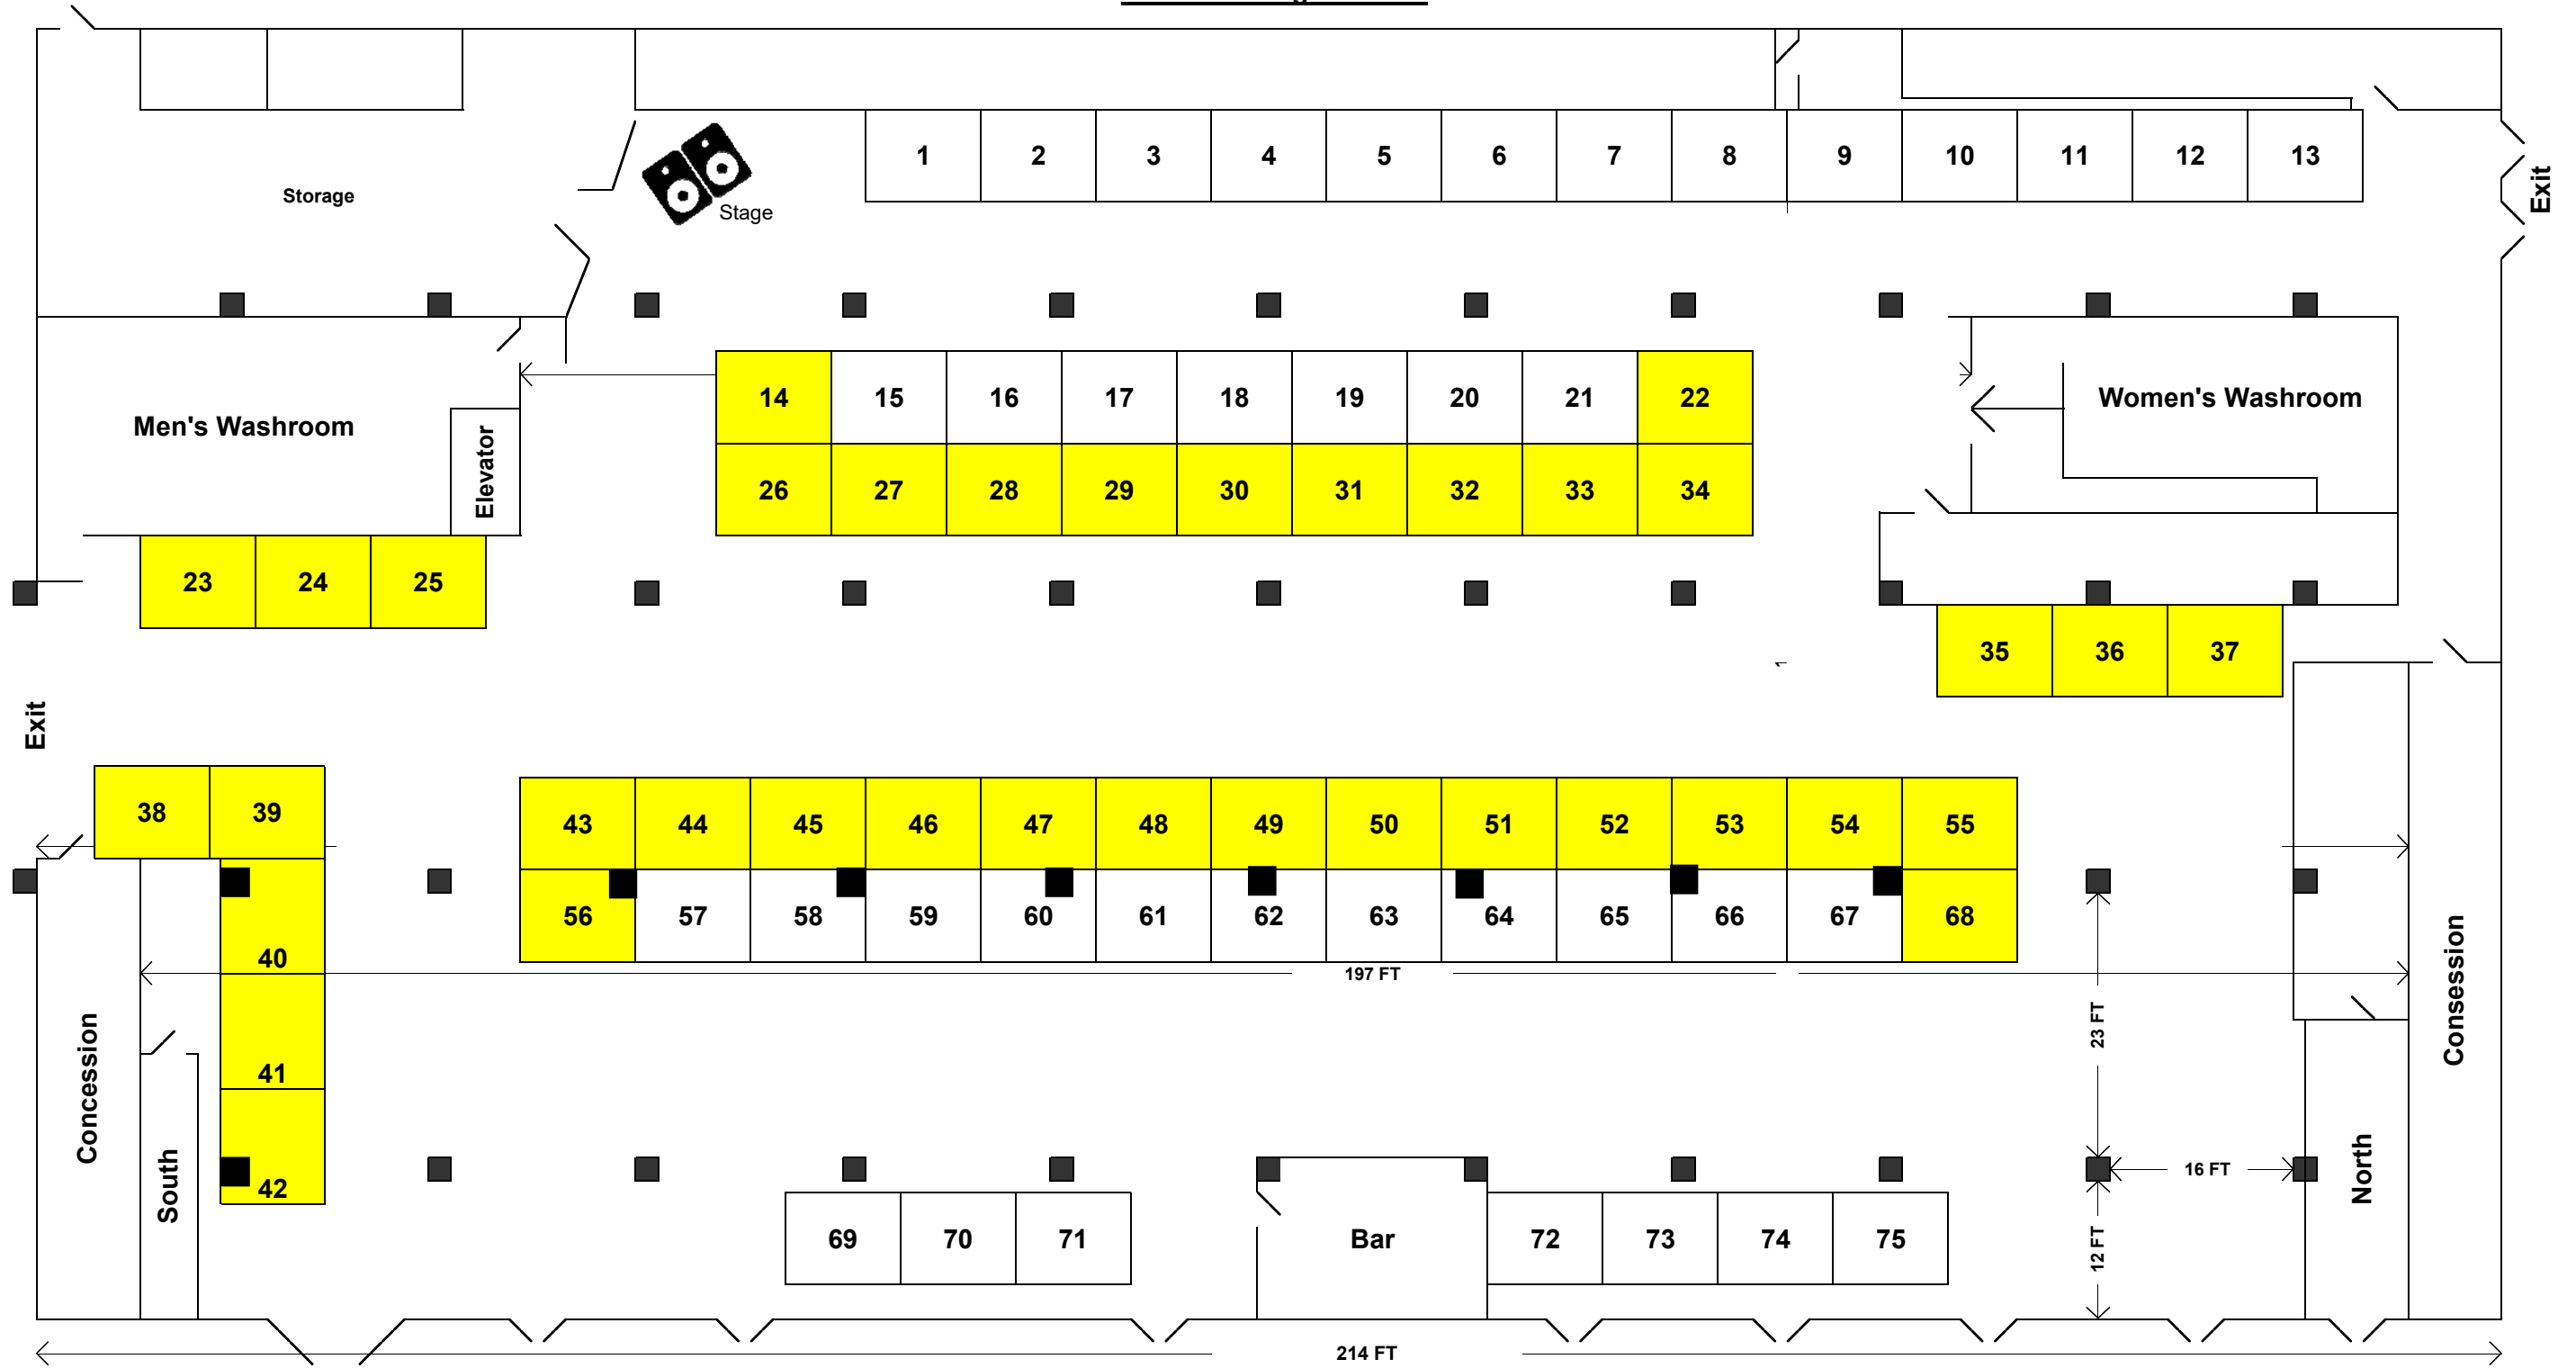

Main Floor Night Market

Storage

Stage

1

2

3

4

5

19

20

21

22

26

27

28

29

68

197 FT

23 FT

16 FT

12 FT

Concession

South

40

74

75

North

Concession

214 FT